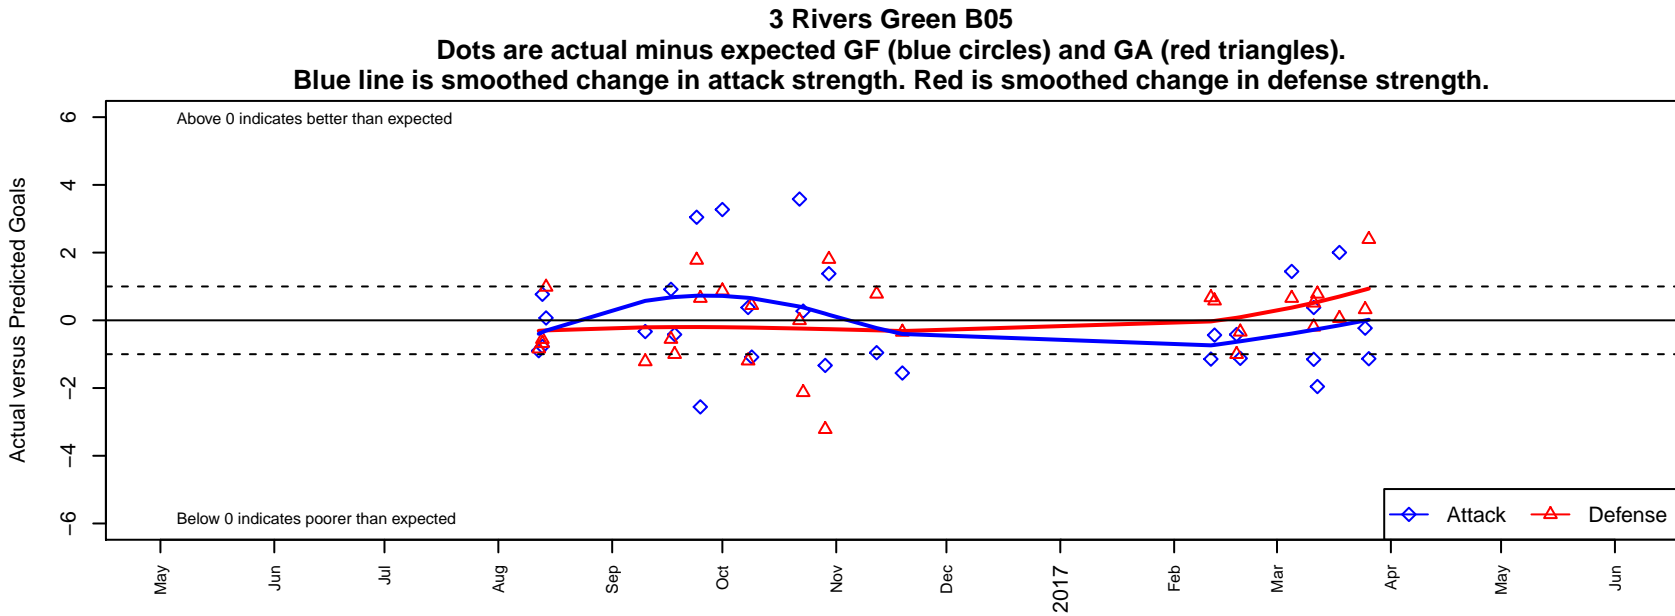

**attack and defense variance (black dot)
relative to other teams
and top 10 in region**

**attack and defense rating
relative to others at age
and all opponents in last 13 months**

3 Rivers Green B05

3 Rivers SC
Pasco, WA
B05 total strength=610
attack=0.59 defense=0.45
fall league = RCL B05 Div 4 9Aside
spr league = Win RCL B05 Div 4

alt names used:
3 RIVERS SOCCER 3 RIVERS B05 GREEN U
3RSC B2005 GREEN
3RSC B2005 GREEN
3RSC B2005 GREEN

Venues played:
2016 Les Schwab NW Cup U12 GOLD U12
2016 RCL B05 Div 4 9Aside
2016 Win RCL B05 Div 4
2016 WYS Presidents Cup B05 Division 2