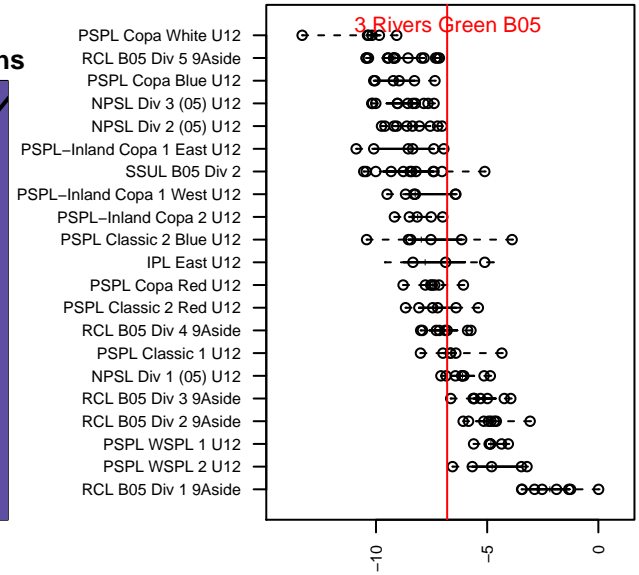

**attack and defense rating
relative to others at age
and all opponents in last 13 months**